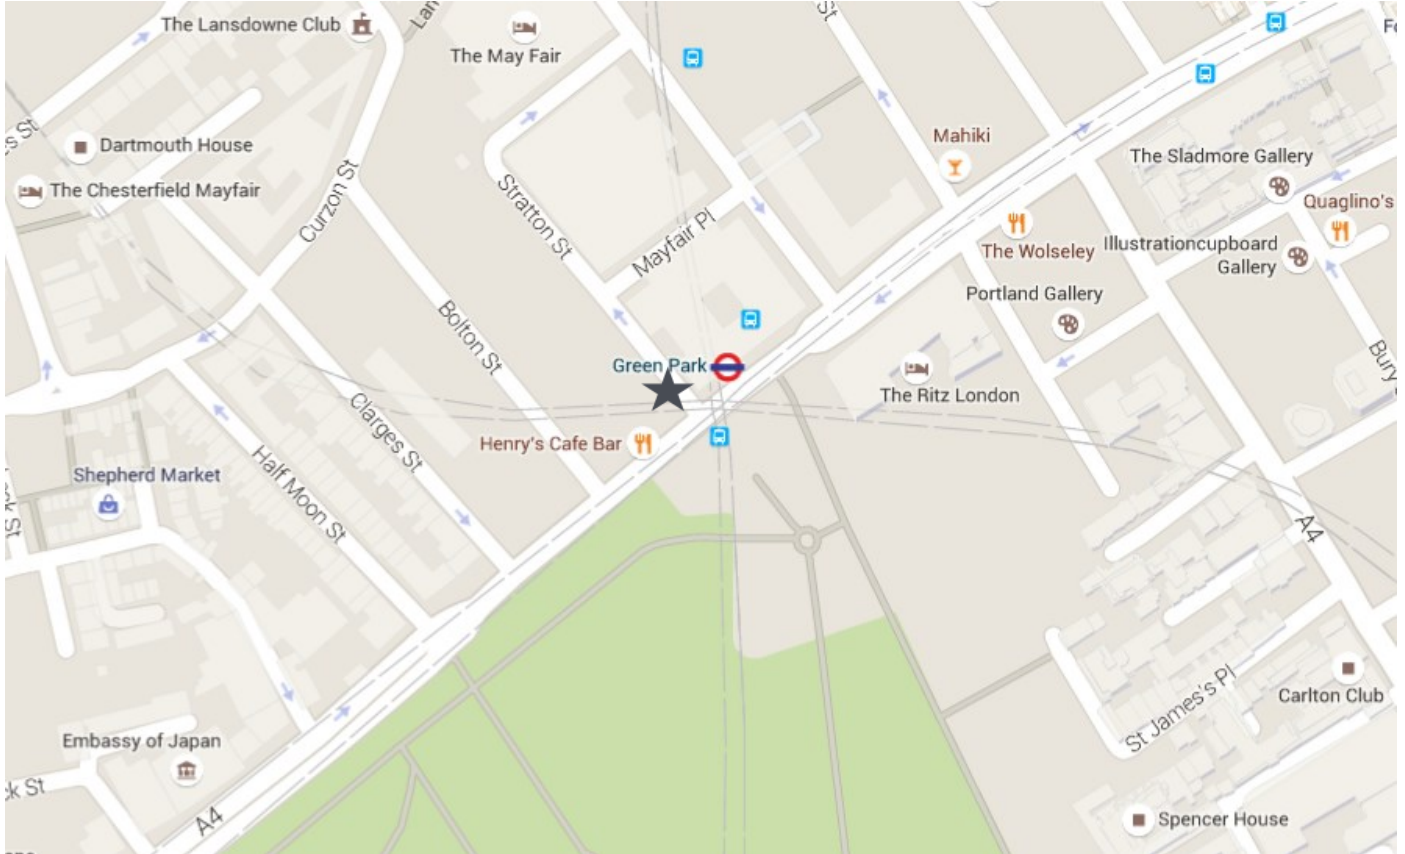

HOW TO FIND US

- ★ By Tube: The nearest tube station is Green Park. Please take the Stratton Street exit and you will find No. 5 opposite
- ★ By Car: There is limited parking on Stratton Street. Alternatively, the nearest NCP car park is: Carrington Street, London, W1J 7AF. This car park is approximately a 5 minute walk from our office
- ★ On arrival at our offices, please kindly present yourself to the ground floor reception staff who will assist in checking you into the building and directing you to our floor